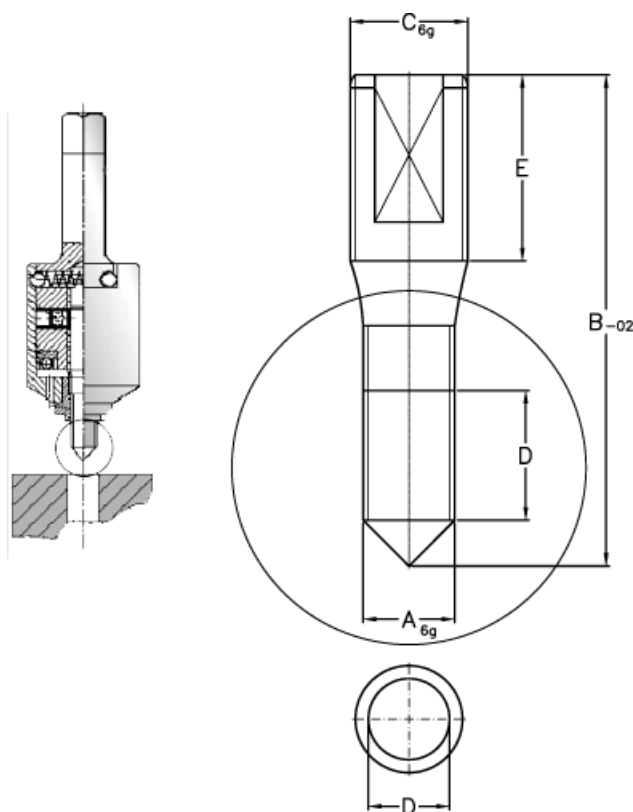

Article number: 12620000080710

Description: Threaded pin 620 000 080.710
For M8

Measures

A = M8
B = 45.0
C = M8
D = 16.0
E = 20